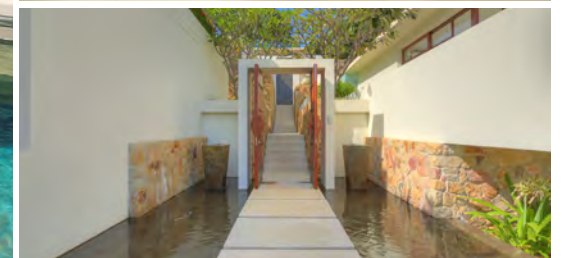

# VILLA 15 - 4 BEDROOM

**Size:** 1,609 sq.m plot size ■ 714 sq.m built area. **Ideal for:** Family, holidays & wellness retreats.

**Villa Features:** ■ 4 Bedrooms ■ 5 Bathrooms ■ 1 Lounge ■ Garden ■ Pool ■ AV Room with DVD player ■ Private Gym ■ Roof Terrace ■ Outdoor BBQ Area

## VILLA 15 - 4 BEDROOM

Stay in a luxury family villa for an unforgettable holiday. The open plan living area is fronted by a large infinity pool offers an enclosed private gym with stunning views over the bay. Villa 15 has four large en-suite bedrooms with king sized beds, all with freestanding baths and separate showers. Each bedroom has an outside seating or daybed area for quiet time or your daily yoga routine. There are two sun deck areas above the lounge for those wishing to worship the sun during their stay or enjoy a sunset cocktail. For keen cooks there is a fully operational outdoor kitchen and BBQ area. The home cinema is equipped with a large plasma screen, DVD player and surround sound. A large garden is great for five-a-side football or badminton if you need a break from lounging by the pool.