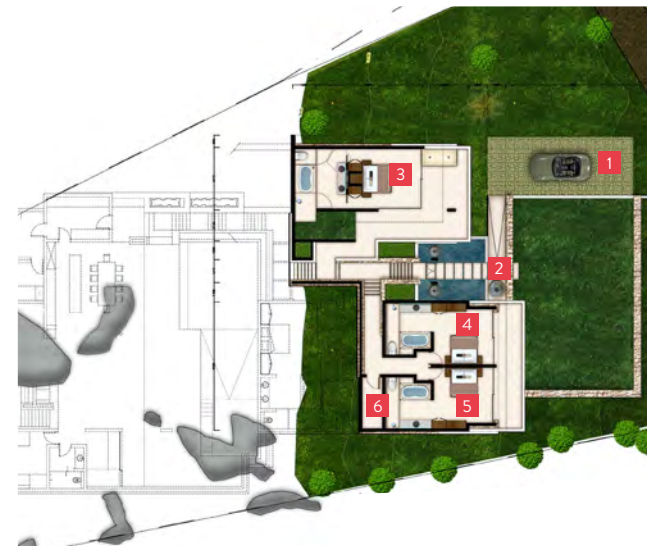

# VILLA 15 - 4 BEDROOM

**Size:** 1,609 sq.m plot size ■ 714 sq.m built area. **Ideal for:** Family, holidays & wellness retreats.

**Villa Features:** ■ 4 Bedrooms ■ 5 Bathrooms ■ 1 Lounge ■ Garden ■ Pool ■ AV Room with DVD player ■ Private Gym ■ Roof Terrace ■ Outdoor BBQ Area

## VILLA 15 - 4 BEDROOM

Stay in a luxury family villa for an unforgettable holiday. The open plan living area is fronted by a large infinity pool offers an enclosed private gym with stunning views over the bay. Villa 15 has four large en-suite bedrooms with king sized beds, all with freestanding baths and separate showers. Each bedroom has an outside seating or daybed area for quiet time or your daily yoga routine. There are two sun deck areas above the lounge for those wishing to worship the sun during their stay or enjoy a sunset cocktail. For keen cooks there is a fully operational outdoor kitchen and BBQ area. The home cinema is equipped with a large plasma screen, DVD player and surround sound. A large garden is great for five-a-side football or badminton if you need a break from lounging by the pool.

## Villa 15 - Ground Floor Plan

1. Master Bedroom
2. Pool
3. Pool Terrace
4. Private Gym
5. Powder Room
6. AV Room
7. Storage Room
8. Service Yard
9. Kitchen
10. BBQ Area
11. Dining Room
12. Living Room

## Villa 15 - Lower Floor Plan

1. Car Park
2. Entrance
3. Bedroom 2
4. Bedroom 4
5. Bedroom 3
6. Storage Room