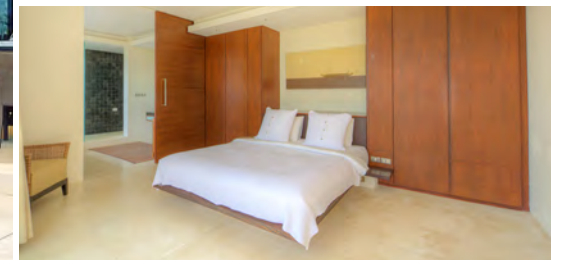

# VILLA 15 - 4 BEDROOM

**Size:** 1,609 sq.m plot size ■ 714 sq.m built area. **Ideal for:** Family, holidays & wellness retreats.

**Villa Features:** ■ 4 Bedrooms ■ 5 Bathrooms ■ 1 Lounge ■ Garden ■ Pool ■ AV Room with DVD player ■ Private Gym ■ Roof Terrace ■ Outdoor BBQ Area

## VILLA 15 - 4 BEDROOM

Stay in a luxury family villa for an unforgettable holiday. The open plan living area is fronted by a large infinity pool offers an enclosed private gym with stunning views over the bay. Villa 15 has four large en-suite bedrooms with king sized beds, all with freestanding baths and separate showers. Each bedroom has an outside seating or daybed area for quiet time or your daily yoga routine. There are two sun deck areas above the lounge for those wishing to worship the sun during their stay or enjoy a sunset cocktail. For keen cooks there is a fully operational outdoor kitchen and BBQ area. The home cinema is equipped with a large plasma screen, DVD player and surround sound. A large garden is great for five-a-side football or badminton if you need a break from lounging by the pool.