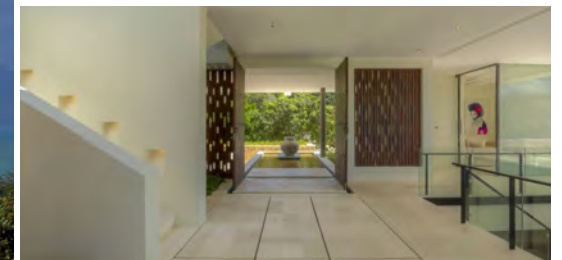

VILLA 21 - 6 BEDROOM PLUS

Size: 1,840 sq.m plot size ■ 1,005 sq.m built area. **Ideal for:** Family, friends, party, corporate & wellness.

Villa Features: ■ 6 Bedrooms ■ 11 Bathrooms ■ 1 Lounge ■ Pool ■ Private Gym ■ Private Cinema ■ Pool Table ■ Games Room ■ Office / Study ■ Garden

www.samujana.com ■ reservations@samujana.com ■ +66 (0) 77 423 465