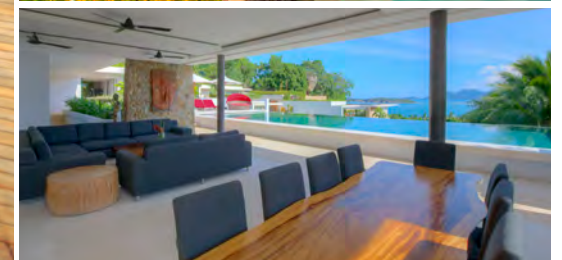

VILLA 9 - 4 BEDROOM PLUS

Size: 1,600 sq.m plot size ■ 829 sq.m built area. **Ideal for:** Family, friends, party, corporate & wellness.

Villa Features: ■ 4 Bedrooms ■ 6 Bathrooms ■ 1 Lounge ■ TV's and DVD Players in all Bedrooms ■ Outdoor Showers ■ Pool ■ Fully Equipped Bar Area ■ Private Cinema ■ Games Area / Den ■ Indoor Slide ■ Pool Table ■ Playstation ■ AV Room with DVD player ■ Roof Terrace