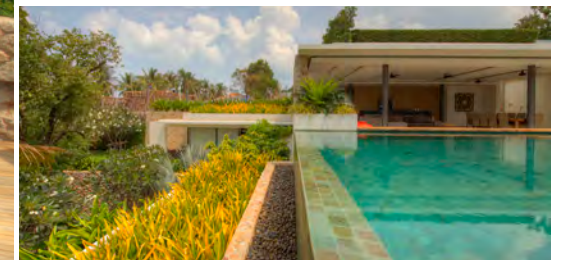

VILLA 9 - 4 BEDROOM PLUS

Size: 1,600 sq.m plot size ■ 829 sq.m built area. **Ideal for:** Family, friends, party, corporate & wellness.

Villa Features: ■ 4 Bedrooms ■ 6 Bathrooms ■ 1 Lounge ■ TV's and DVD Players in all Bedrooms ■ Outdoor Showers ■ Pool ■ Fully Equipped Bar Area ■ Private Cinema ■ Games Area / Den ■ Indoor Slide ■ Pool Table ■ Playstation ■ AV Room with DVD player ■ Roof Terrace