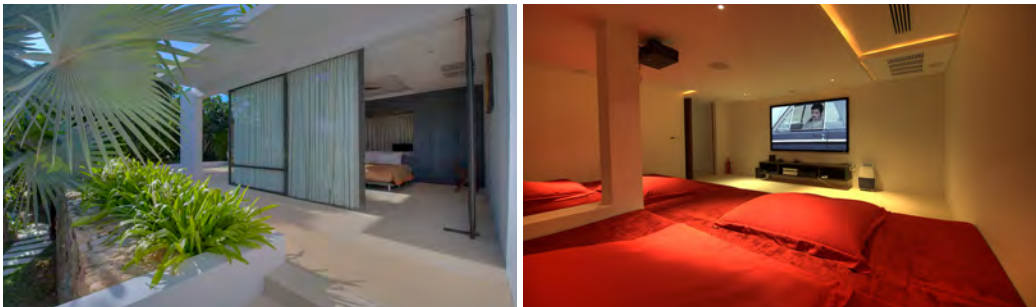

# VILLA 9 - 4 BEDROOM PLUS

**Size:** 1,600 sq.m plot size ■ 829 sq.m built area. **Ideal for:** Family, friends, party, corporate & wellness.

**Villa Features:** ■ 4 Bedrooms ■ 6 Bathrooms ■ 1 Lounge ■ TV's and DVD Players in all Bedrooms ■ Outdoor Showers ■ Pool ■ Fully Equipped Bar Area ■ Private Cinema ■ Games Area / Den ■ Indoor Slide ■ Pool Table ■ Playstation ■ AV Room with DVD player ■ Roof Terrace

## VILLA 9 - 4 BEDROOM PLUS

This villa offers four large, en-suite bedrooms, three with king-sized beds and one with twin beds; making this recently completed villa the perfect choice for families. The open-air lounge and dining area looks out over the large infinity edge pool with stunning views across the glittering bay. Two sun decks keep sun worshippers content while the massive underground entertainment lounge features a private cinema, pool table, cocktail bar and indoor play area for the kids, complete with built-in slide.